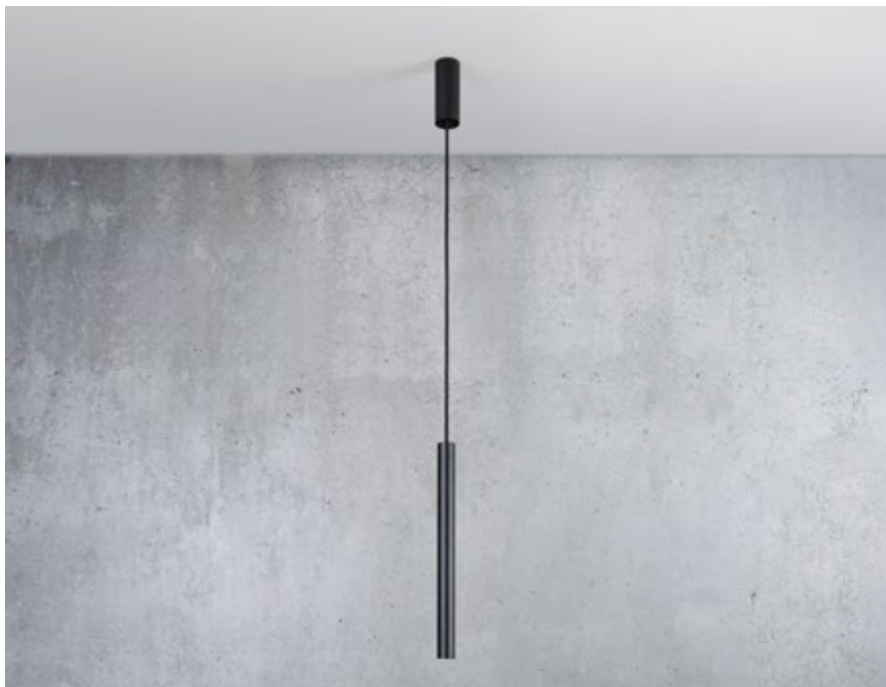

STICK 30

	STICK 30 BASE	STICK 30 RECESSED	STICK 30 TRIMLESS
reference	4070HW/WW/W	4071HW/WW/W	4072HW/WW/W
cut-out mm	/	Ø 45	Ø 55
led wattage	7 W	7 W	7 W
power supply	max 200 mA DC	max 200 mA DC	max 200 mA DC
lamp	COB 2700, 3000, 4000 K / max 800 lm / CRI 97+	COB 2700, 3000, 4000 K / max 800 lm / CRI 97+	COB 2700, 3000, 4000 K / max 800 lm / CRI 97+
optics	44°	44°	44°
gear included		gear to be ordered separately 	gear to be ordered separately 