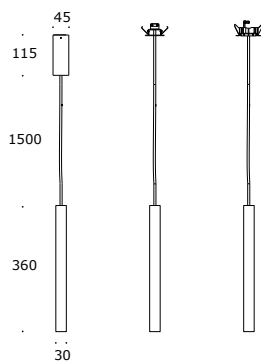

STICK 30

	STICK 30 BASE	STICK 30 RECESSED	STICK 30 TRIMLESS
reference	4070HW/WW/W	4071HW/WW/W	4072HW/WW/W
cut-out mm	/	Ø 45	Ø 55
led wattage	7 W	7 W	7 W
power supply	max 200 mA DC	max 200 mA DC	max 200 mA DC
lamp	COB 2700, 3000, 4000 K / max 800 lm / CRI 97+	COB 2700, 3000, 4000 K / max 800 lm / CRI 97+	COB 2700, 3000, 4000 K / max 800 lm / CRI 97+
optics	44°	44°	44°
gear included		gear to be ordered separately 	gear to be ordered separately 