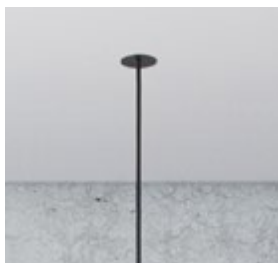

STICK 30

	STICK 30 BASE	STICK 30 RECESSED	STICK 30 TRIMLESS
reference	4070HW/WW/W	4071HW/WW/W	4072HW/WW/W
cut-out mm	/	Ø 45	Ø 55
led wattage	7 W	7 W	7 W
power supply	max 200 mA DC	max 200 mA DC	max 200 mA DC
lamp	COB 2700, 3000, 4000 K / max 800 lm / CRI 97+	COB 2700, 3000, 4000 K / max 800 lm / CRI 97+	COB 2700, 3000, 4000 K / max 800 lm / CRI 97+
optics	44°	44°	44°
gear included		gear to be ordered separately 	gear to be ordered separately 