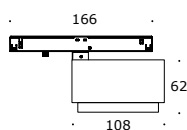

# POINTER 110

DTRACK / DTRACK COMBI

DALI driver available

<b>Dtrack</b> Surface/Suspension/Trimless		<b>Dtrack Combi</b> Surface/Suspension/Trimless	
2451HW/WW/W	2452HW/WW/W	2453HW/WW/W	2454HW/WW/W
18 W		18 W	
48 V DC		48 V DC	
COB		COB	
15°   53°		15°   53°	
