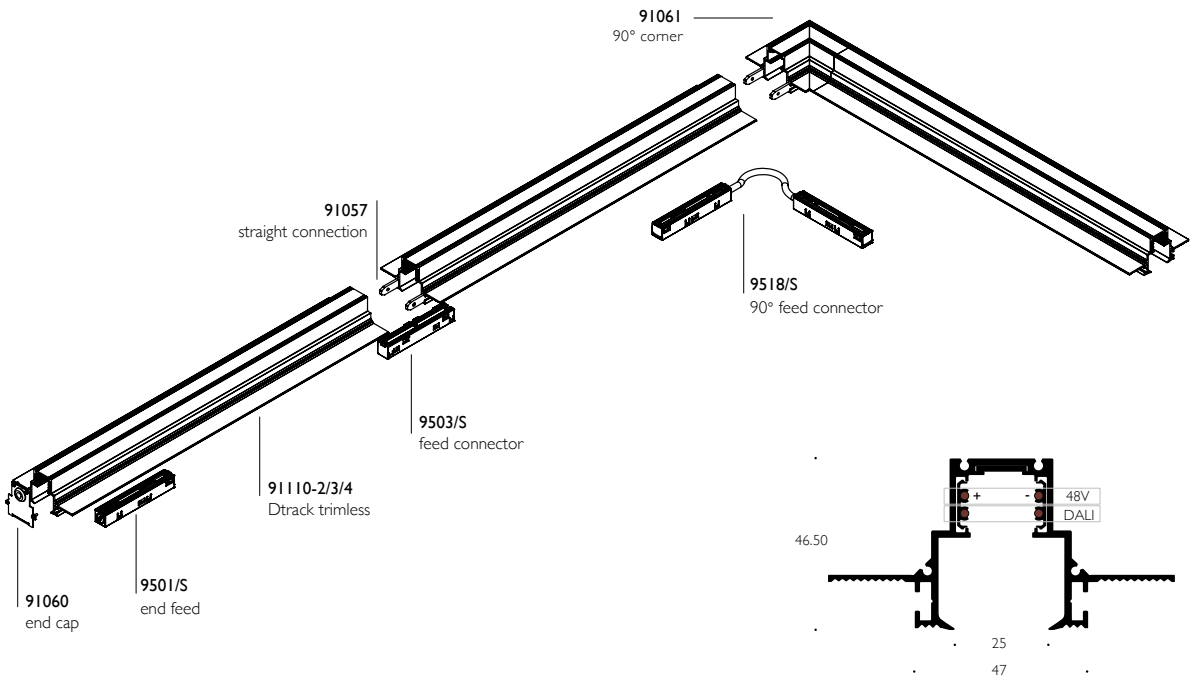

Dtrack Combi trimless