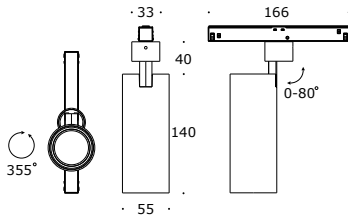

led wattage 2x7 W

 power supply 48 V DC

 lamp COB

 optics 44°

 onboard dim 

POINTER 60 DTRACK

POINTER 110 DTRACK COMBI

DALI driver available