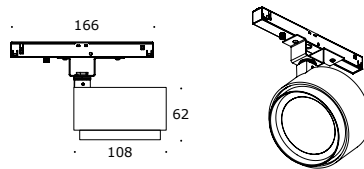

led wattage 2x7 W

 power supply 48 V DC

 lamp COB

 optics 44°

 onboard dim 

POINTER 60 DTRACK

POINTER 110 DTRACK COMBI

DALI driver available