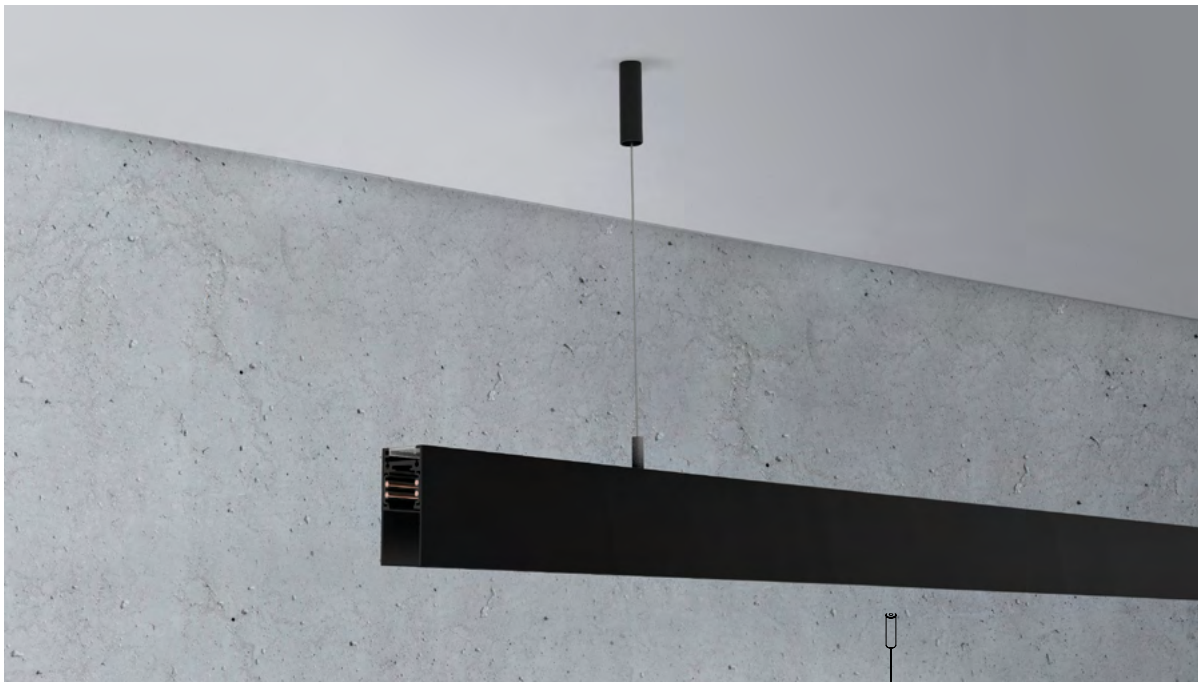

DALI or pushdim versions available.

Dtrack Combi trimless

Dtrack Combi Surface

Dtrack Combi Suspension

Cable outlets for recessed ceiling with remote driver

00013

00051

00113