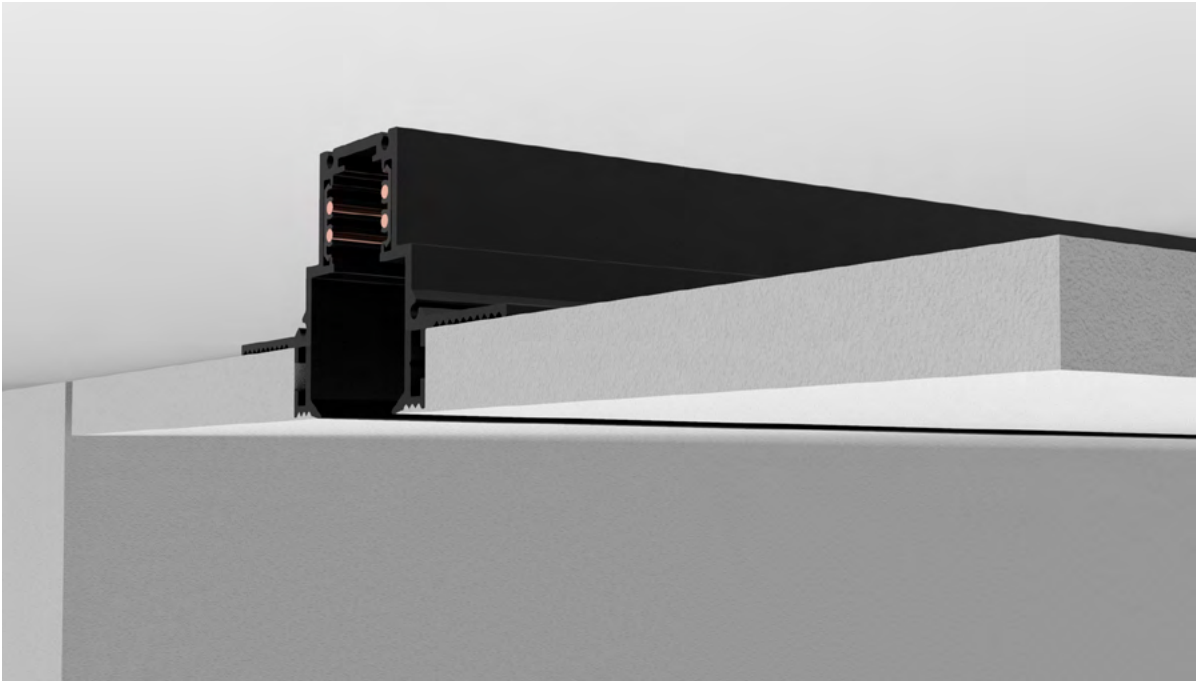

DTRACK

Dtrack is 48V modular track system with one circuit of 15A max supply current and second circuit for databus. Versions for surface, suspended and recessed installation available. The recessed version is for plasterboard with thickness of 12.5mm. Tracks are up to 4m length in black or white color.

DTRACK COMBI

Dtrack Combi is 48V modular track system with one circuit of 15A max supply current and second circuit for databus. Versions for surface, suspended and recessed installation available. The recessed version is for plasterboard with thickness of 12.5mm. Tracks are up to 4m length in black or white color.

DALI or pushdim versions available.

Dtrack Combi trimless

Dtrack Combi Surface

Dtrack Combi Suspension

Cable outlets for recessed ceiling with remote driver

00013

00051

00113