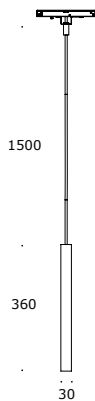

reference 2412HW/WW/W

led wattage 7 W

 power supply 48 V DC

 lamp COB

 optics 44°

 onboard dim 

DALI driver available

reference 2413HW/WW/W

reference 2417HW/WW/W | 2418HW/WW/W

led wattage 12.9 W

 power supply 48 V DC

 lamp COB

 optics 32° | 16°

 onboard dim 

DALI driver available

reference 2453HW/WW/W | 2454HW/WW/W

led wattage 18 W

 power supply 48 V DC

 lamp COB

 optics 15° | 53°

 onboard dim 

STICK DTRACK

STICK 30 DTRACK COMBI

STICK 60 DTRACK COMBI

DALI driver available

reference	4073HW/WW/W
led wattage	7 W
 power supply	48 V DC
 lamp	COB
 optics	44°
 onboard dim	

DALI driver available

reference	4081HW/WW/W
led wattage	12.9 W
 power supply	48 V DC
 lamp	COB
 optics	32°
 onboard dim	