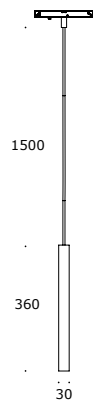

STICK DTRACK / DTRACK COMBI

STICK 30 DTRACK

STICK 60 DTRACK

DALI driver available

Dtrack Surface/Suspension/Trimless

| reference | 4073HW/WW/W |
|--|---|
| led wattage | 7 W |
|  power supply | 48 V DC |
|  lamp | COB |
|  optics | 44° |
|  onboard dim |  |

DALI driver available

Dtrack Surface/Suspension/Trimless

| reference | 4081HW/WW/W |
|--|---|
| led wattage | 12.9 W |
|  power supply | 48 V DC |
|  lamp | COB |
|  optics | 32° |
|  onboard dim |  |