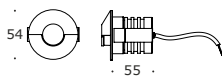

MARK

reference	3150WW/W
cut-out mm	Ø 48
wattage	1.5W
power supply	12-24V-DC
lamp