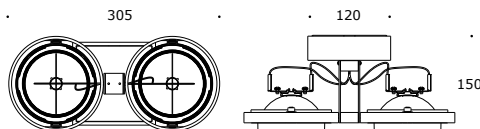

# SITTO EXTERNAL

A range of surface-mounted adjustable spotlights for accent lighting. Gimbal tilt adjustment. Available in 12V/G53 suitable for LED retrofits as well.

## SITTO EXTERNAL 2X1

1130	reference	50411
IP20	wattage	max 2 x 50 W
230V	lamp	QR-LP111
	base	G53