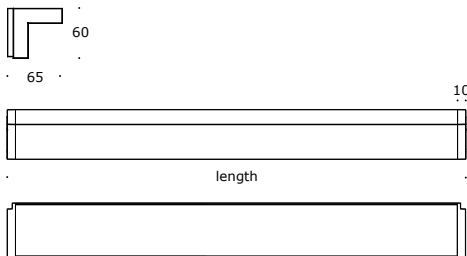

LENTA

LENTA is a surface mounted wall/ceiling luminaire with asymmetrical light distribution. It consists of an aluminium extruded profile with integrated gear and opal or clear diffuser. Available in fixed output or DALI/touch dim. Made-to-measure.

reference	7560HW/WW/W
length	1000 mm
wattage	26 W / 26 W / 23 W
K HW/WW/W	2700 / 3000 / 4000 K
CRI	90+

Can be ordered in multiples of 100 mm. Minimal length - 300 mm.

Lenta gear / to be ordered separately