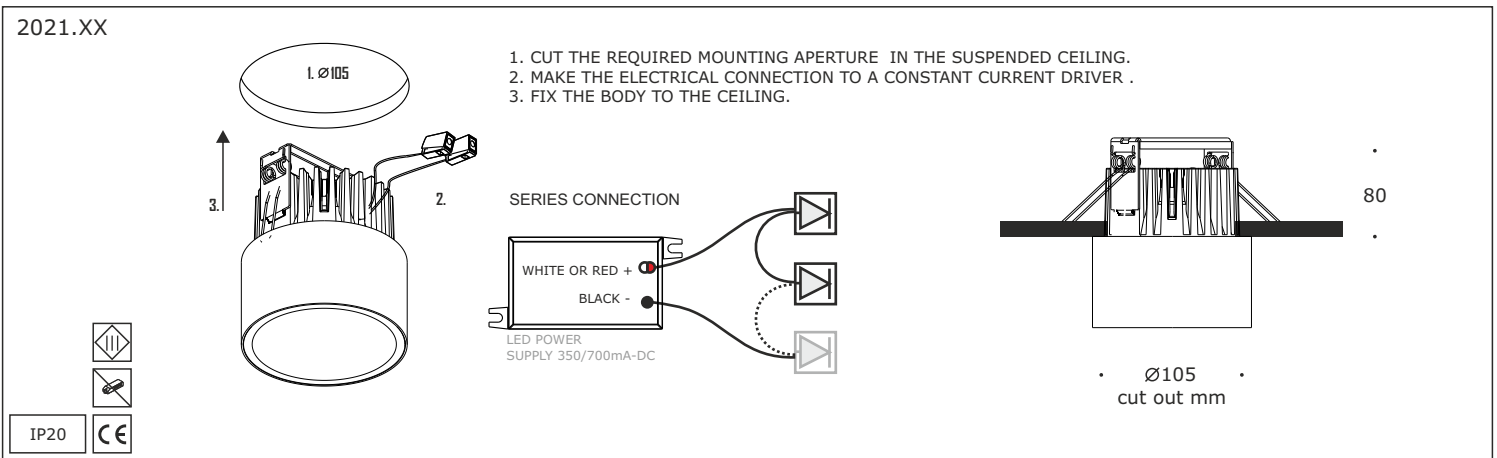

CAST LED 110

2020HW.XX
2020WW.XX
2020W.XX

CAST LED 110 TRIMLESS

2021HW.XX
2021WW.XX
2021W.XX

2020.XX

2021.XX

DEKKO

12-16 DRAGAN TSANKOV BLVD
1164 SOFIA,
BULGARIA