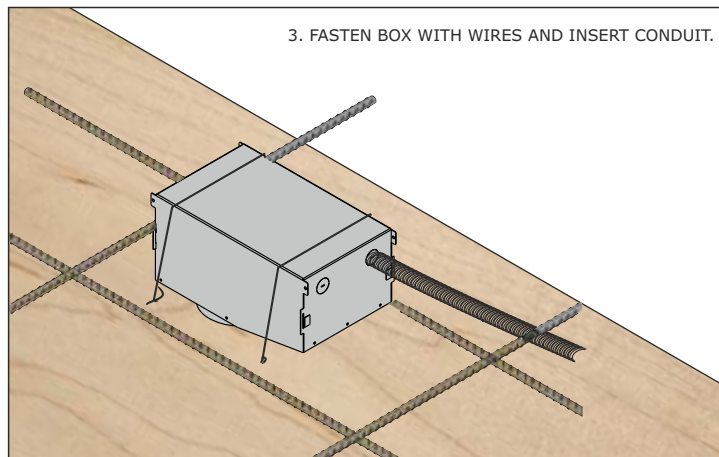

T +359 (0)2 8168116
F +359 (0)2 8168118

office@dekkonet
www.dekkonet

CAST LED 110 CONCRETE

2029HW.XX
2029WW.XX
2029W.XX

CONCRETE PACK

50050

2029.XX

DEKKO