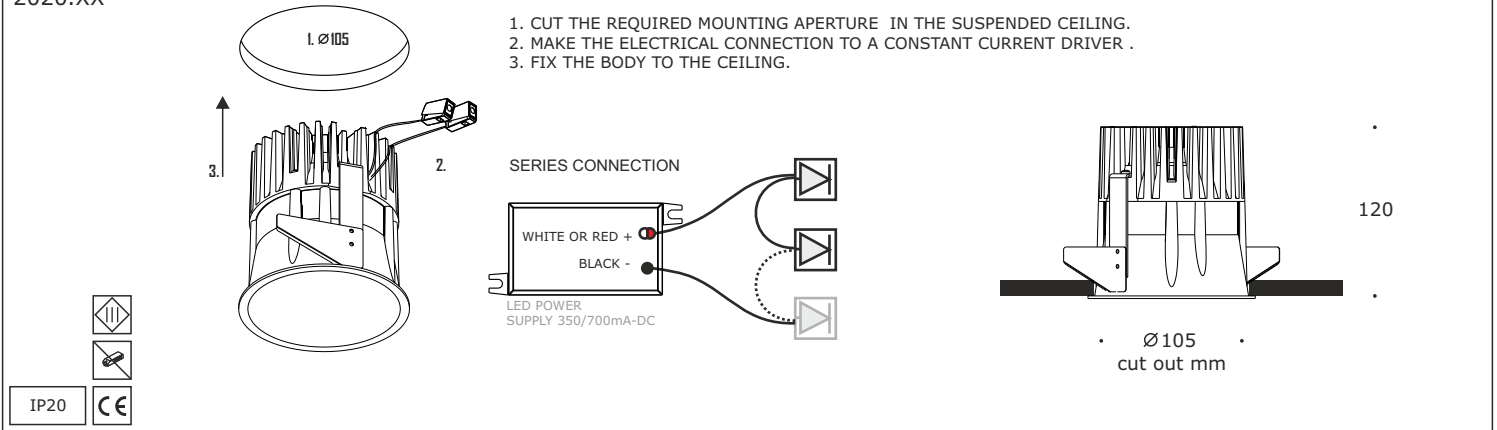

CAST LED 110

2020HW.XX
2020WW.XX
2020W.XX

CAST LED 110 TRIMLESS

2021HW.XX
2021WW.XX
2021W.XX

2020.XX

2021.XX

DEKKO

12-16 DRAGAN TSANKOV BLVD
1164 SOFIA,
BULGARIA