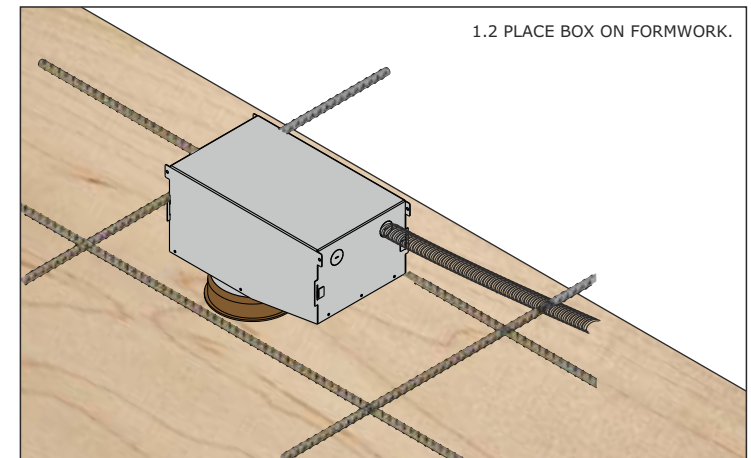

T +359 (0)2 8168116
F +359 (0)2 8168118

office@dekkonet
www.dekkonet

CAST LED 110 CONCRETE

2029HW.XX
2029WW.XX
2029W.XX

CONCRETE PACK

50050

2029.XX

DEKKO