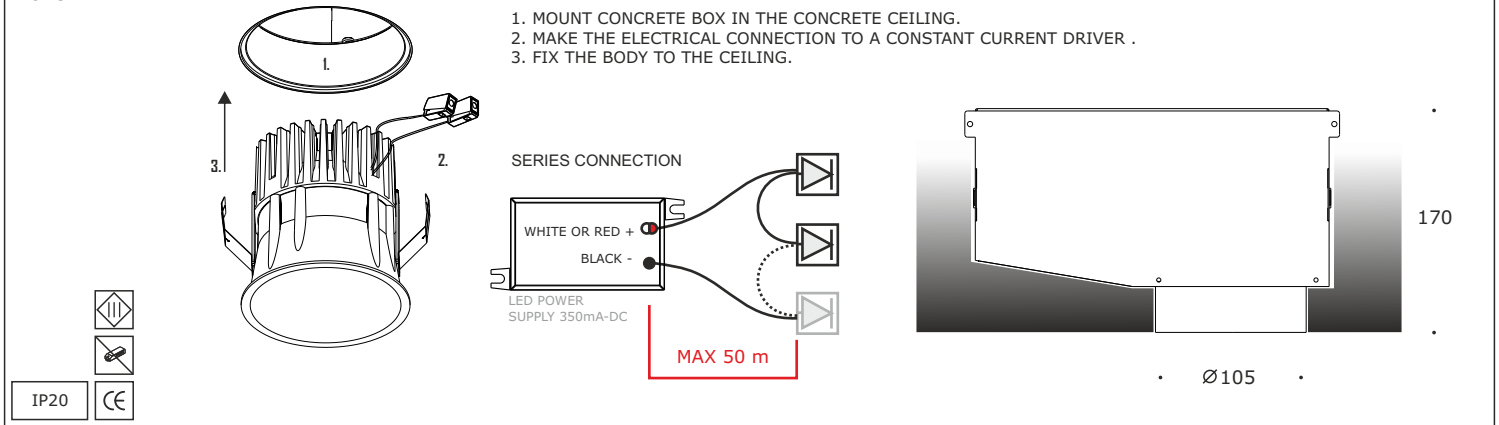

T +359 (0)2 8168116
F +359 (0)2 8168118

office@dekkonet
www.dekkonet

CAST LED 110 CONCRETE

2029HW.XX
2029WW.XX
2029W.XX

CONCRETE PACK

50050

2029.XX

DEKKO