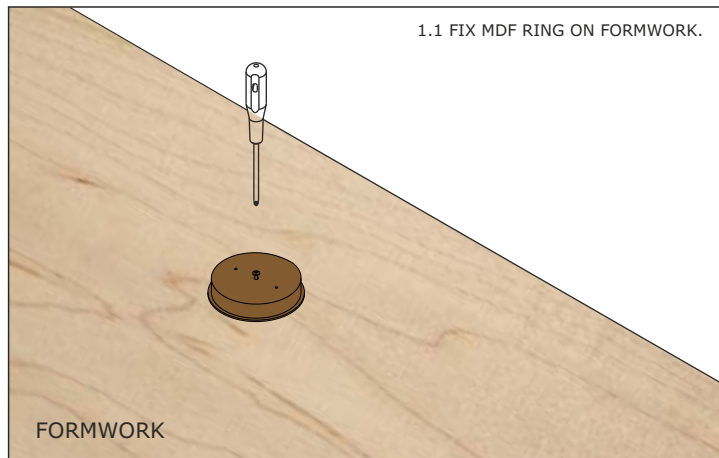

T +359 (0)2 8168116
F +359 (0)2 8168118

office@dekkonet
www.dekkonet

CAST LED 110 CONCRETE

2029HW.XX
2029WW.XX
2029W.XX

CONCRETE PACK

50050

2029.XX

DEKKO