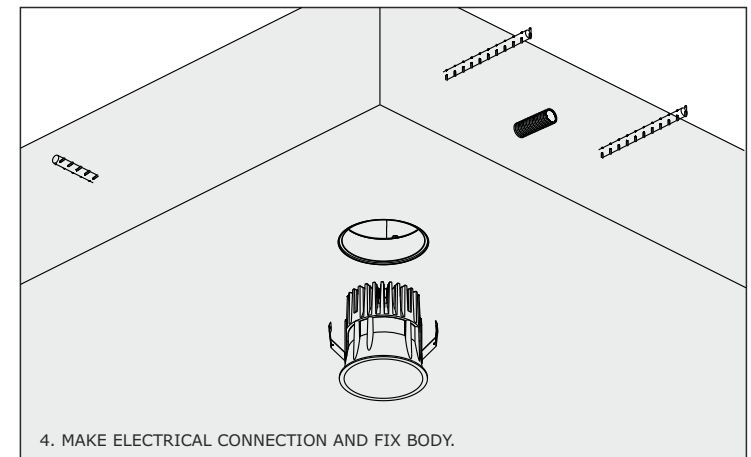

T +359 (0)2 8168116
F +359 (0)2 8168118

office@dekkonet
www.dekkonet

CAST LED 110 CONCRETE

2029HW.XX
2029WW.XX
2029W.XX

CONCRETE PACK

50050

2029.XX

DEKKO