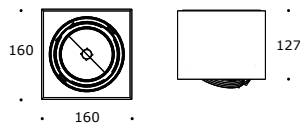

SITTO BOX 1X1

1530	reference	5090
IP20	wattage	max 50 W
230V	lamp	QR-LP111
	base	G53