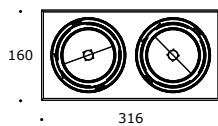

SITTO BOX 2X1

reference	5091
wattage	max 2 x 50 W
lamp	QR-LP111
base	G53