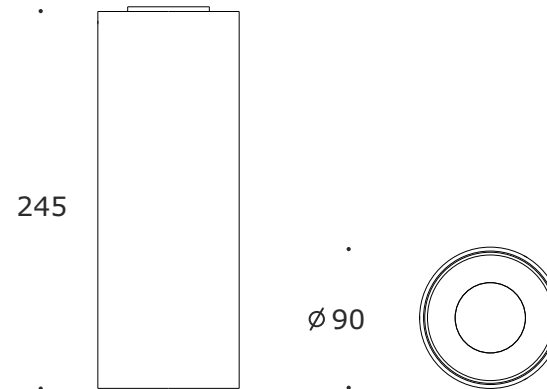

DATASHEET / surface

CAST surface LED

CAST surface LED 3117HW/W/WW  
CAST surface LED dimmable 3118HW/W/WW

color legend

- .01 white
- .02 black
- .04 anodised
- .05 alu
- .06 graphite
- .07 corten
- .10 stainless steel
- white ex / black in
- black ex / black in
- white ex / alu in
- white ex / white in
- alu ex / alu in

	reference	3117HW/W/WW	3118HW/W/WW
	led wattage	12.9W	12.9W
	power supply	350mA DC / dimmable with phase-cut dimmer	350mA DC / dali dimmable
IP20	lamp	COB 2700,3000,4000K / 1060,1120,1210lm / CRI 97+	COB 2700,3000,4000K / 1060,1120,1210lm / CRI 97+
230V	CE	optics	32°