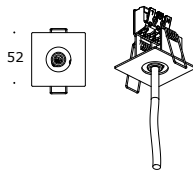

SHU

Shu is available in 2 sizes for suspended mounting from the ceiling. The reflector flaps can be fixed at different positions for creating various light spread.

	1225 mm	1525 mm
reference	4050	4051
wattage	26 W	37 W
lamp	T5 / led mains / AC Osram substitute Philips led tube mains	T5 / led mains / AC Osram substitute Philips led tube mains
IP20 base	G5	G5
	2730	3660

POWER FEED

FEED RECESSED

Strip | Stripmini | Stripminislim | Lelo | Shu

3X

5X

00014

00015

FEED RECESSED TRIMLESS