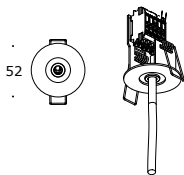

SHU

Shu is available in 2 sizes for suspended mounting from the ceiling. The reflector flaps can be fixed at different positions for creating various light spread.

	1225 mm	1525 mm
reference	4050	4051
wattage	26 W	37 W
lamp	T5 / led mains / AC Osram substitute Philips led tube mains	T5 / led mains / AC Osram substitute Philips led tube mains
IP20 base	G5	G5
	2730	3660

Strip | Stripmini | Stripminislim | Lelo | Shu

5X

00115

FEED EXTERNAL

Strip | Stripmini | Stripminislim | Lelo | Shu

00012

Strip | Stripmini | Stripminislim | Lelo | Shu

3X

5X

00016

00017

FEED COMBI

Strip | Stripmini | Stripminislim | Lelo | Shu

5X

00116

00010