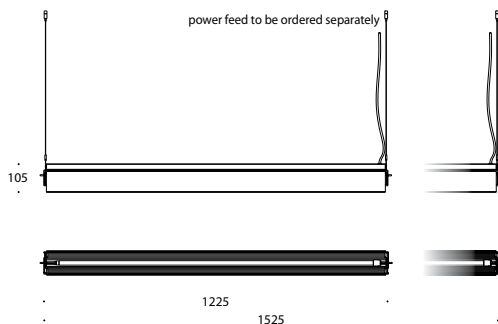

SHU

Shu is available in 2 sizes for suspended mounting from the ceiling. The reflector flaps can be fixed at different positions for creating various light spread.

	1225 mm	1525 mm
reference	4050	4051
wattage	26 W	37 W
lamp	T5 / led mains / AC Osram substitute Philips led tube mains	T5 / led mains / AC Osram substitute Philips led tube mains
IP20 base	G5	G5
	2730	3660

POWER FEED

FEED RECESSED

Strip | Stripmini | Stripminislim | Lelo | Shu

3X

5X

00014

00015

FEED RECESSED TRIMLESS