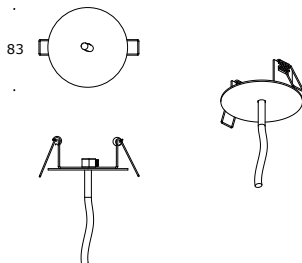

00010

Lelo Feed

00051

Lelo Feed