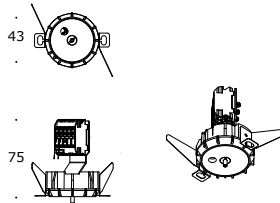

SHU

Shu is available in 2 sizes for suspended mounting from the ceiling. The reflector flaps can be fixed at different positions for creating various light spread.

	1225 mm	1525 mm
reference	4050	4051
wattage	26 W	37 W
lamp	T5 / led mains / AC Osram substitute Philips led tube mains	T5 / led mains / AC Osram substitute Philips led tube mains
IP20 base	G5	G5
	2730	3660

POWER FEED

FEED RECESSED

Strip | Stripmini | Stripminislim | Lelo | Shu

3X

5X

00014

00015

FEED RECESSED TRIMLESS

Strip | Stripmini | Stripminislim | Lelo | Shu

5X

00115

FEED EXTERNAL

Strip | Stripmini | Stripminislim | Lelo | Shu

00012

Strip | Stripmini | Stripminislim | Lelo | Shu

3X

5X

00016

00017

FEED COMBI

Strip | Stripmini | Stripminislim | Lelo | Shu

5X

00116

00010