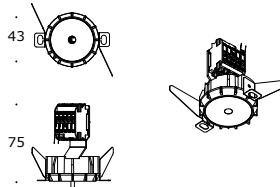

SHU

Shu is available in 2 sizes for suspended mounting from the ceiling. The reflector flaps can be fixed at different positions for creating various light spread.

	1225 mm	1525 mm
reference	4050	4051
wattage	26 W	37 W
lamp	T5 / led mains / AC Osram substitute Philips led tube mains	T5 / led mains / AC Osram substitute Philips led tube mains
IP20 base	G5	G5
	2730	3660

POWER FEED

FEED RECESSED

Strip | Stripmini | Stripminislim | Lelo | Shu

3X

5X

00014

00015

FEED RECESSED TRIMLESS

Strip | Stripmini | Stripminislim | Lelo | Shu

5X

00115

FEED EXTERNAL

Strip | Stripmini | Stripminislim | Lelo | Shu

00012

Strip | Stripmini | Stripminislim | Lelo | Shu

3X