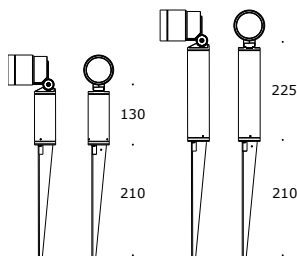

POLE

POLE family spotlights are suitable for the illumination of outdoor areas like driveways, entrances, terraces and gardens. POLE has an adjustable head and is available in several versions. The LED module has two beam options and an efficient DC/DC converter with protection against polarity reversal. Suitable for parallel wiring.

POLE SPIKE

	190 mm	290 mm
reference	30018WW/W 30118WW/W	30019WW/W 30119WW/W
wattage	3.6W	3.6W
power supply	24V-DC	24V-DC
lamp		
IP65 optics	spot 13° flood 60°	spot 13° flood 60°