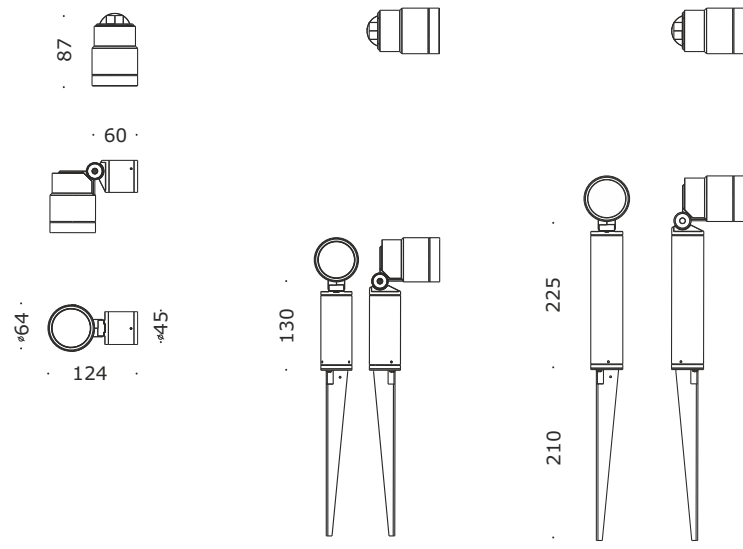

DATASHEET / EXTERNAL

- POLE
- POLE WALL 30011.XX
- POLE SPIKE 30018W/WW.XX
30118W/WW.XX
- POLE SPIKE 30019W/WW.XX
30119W/WW.XX

color legend

- .01** white
- .02** black
- .04** anodised
- .05** alu
- .06** graphite
- .07** corten
- .10** stainless steel
- .01** white ex / black in
- .02** black ex / black in
- .05** white ex / alu in
- .11** white ex / white in
- .15** alu ex / alu in

POLE **.06**

reference	30011	30018W 30018WW	30118W 30118WW	30019W 30019WW	30119W 30119WW	W - 4000K white WW - 3000K warm white
wattage	35W	3.6W		3.6W		
power supply	220V	24V-DC		24V-DC		
lamp/base	QPAR51/GU10					
IP65		optics spot 13° flood 60°		spot 13° flood 60°		