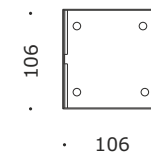

DATASHEET / EXTERNAL

ZOOM OUT

- ZOOM OUT POINT LED 90010W/WW  
90110W/WW
- ZOOM OUT BOX 90091

color legend

- .01** white
- .02** black
- .04** anodised
- .05** alu
- .06** graphite
- .07** corten
- .10** stainless steel
- .01** white ex / black in
- .02** black ex / black in
- .05** white ex / alu in
- .11** white ex / white in
- .15** alu ex / alu in

ZOOM OUT **.10**

3mm SS cover frame  
15mm toughened safety glass  
cable 2x1.5mm<sup>2</sup>, L = 0.8m  
with adjustable mechanism

reference	90010W 90010WW	90110W 90110WW	90091	W - 4000K white WW - 3000K warm white
cut-out mm	103x103		108x108	
led wattage	3.6W			
power supply	/remote/ 24V-DC			
lamp				
IP67	CE	optics	spot 13° flood 60°	