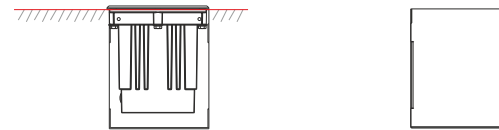

DATASHEET / EXTERNAL

ZOOM OUT

- ZOOM OUT POINT LED 90010W/WW  
90110W/WW
- ZOOM OUT BOX 90091

color legend

- .01** white
- .02** black
- .04** anodised
- .05** alu
- .06** graphite
- .07** corten
- .10** stainless steel
- .01** white ex / black in
- .02** black ex / black in
- .05** white ex / alu in
- .11** white ex / white in
- .15** alu ex / alu in

ZOOM OUT **.10**

3mm SS cover frame  
15mm toughened safety glass  
cable 2x1.5mm<sup>2</sup>, L = 0.8m  
with adjustable mechanism

reference	90010W 90010WW	90110W 90110WW	90091	W - 4000K white WW - 3000K warm white
cut-out mm	103x103		108x108	
led wattage	3.6W			
power supply	/remote/ 24V-DC			
lamp				
IP67	CE	optics	spot 13° flood 60°	