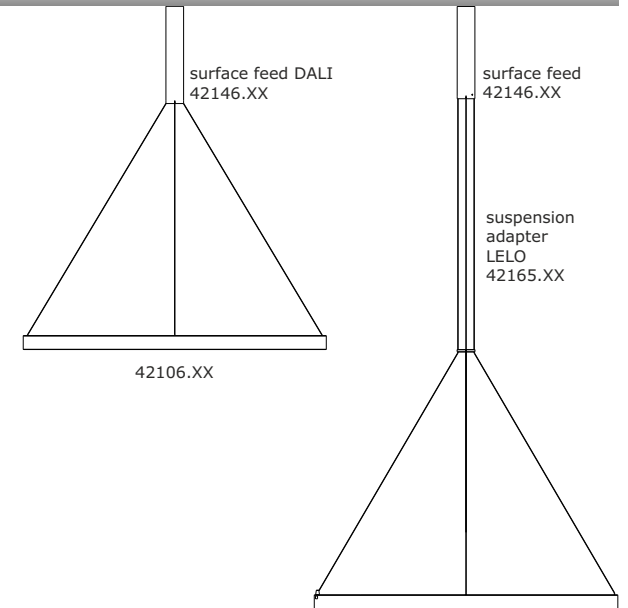

reference	wattage	reference	wattage
42152.XX	1x100W	42154.XX	2x100W
421152DD.XX	1x100W DALI	42154DD.XX	2x100W DALI

reference	42165.XX
-----------	----------

example

example

DATASHEET / surface

LELO

- LELO base
- LELO ceiling fix
- LELO suspension
- LELO accessories