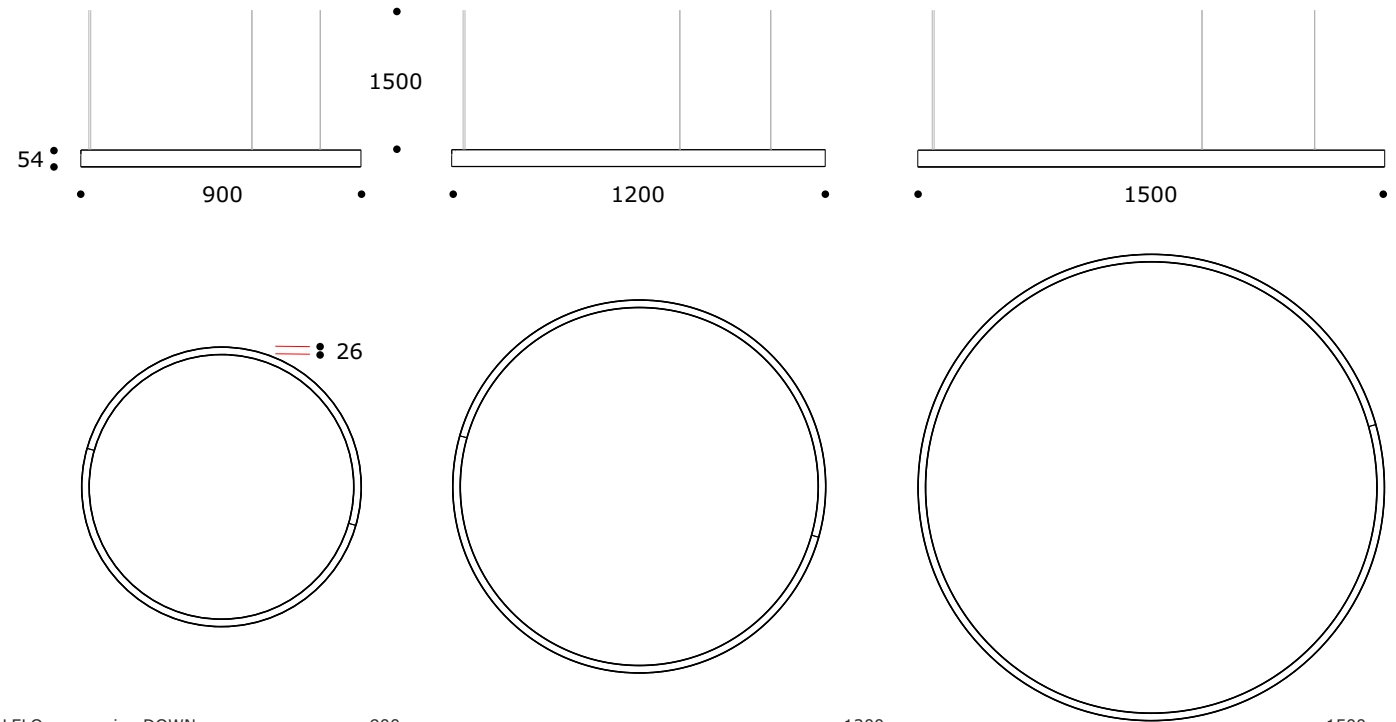

.01 .02 LELO suspension

LELO suspension DOWN	900mm	1200mm	1500mm
reference	42101HW/WW/W	42102HW/WW/W	42103HW/WW/W
wattage	58W	70W	92W
voltage	24V	24V	24V
Lm	6900 Lm	8400 Lm	11200 Lm
K	2700K/3000K/4000K	2700K/3000K/4000K	2700K/3000K/4000K
CRI	95+	95+	95+
LELO suspension UP/DOWN	900mm	1200mm	1500mm
reference / UD	42105HW/WW/W	42106HW/WW/W	42107HW/WW/W
wattage	116W	140W	184W
voltage	24V	24V	24V
Lm	13800 Lm	16800 Lm	22400 Lm
K	2700K/3000K/4000K	2700K/3000K/4000K	2700K/3000K/4000K
CRI	95+	95+	95+

gear to be ordered separately