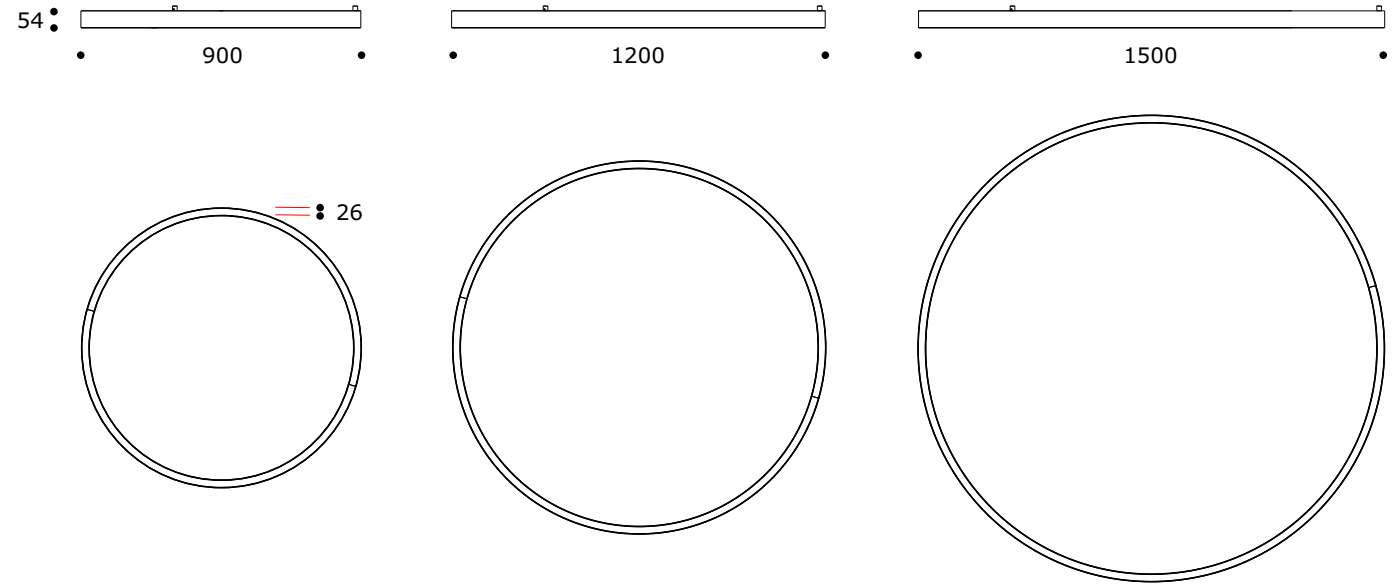

.01 **.02** LELO ceiling fix

LELO ceiling fix

reference	42120HW/WW/W	42121HW/WW/W	42122HW/WW/W
wattage	58W	70W	92W
voltage	24V	24V	24V
Lm	6900 Lm	8400 Lm	11200 Lm
K	2700K/3000K/4000K	2700K/3000K/4000K	2700K/3000K/4000K
CRI	95+	95+	95+

gear to be ordered separately