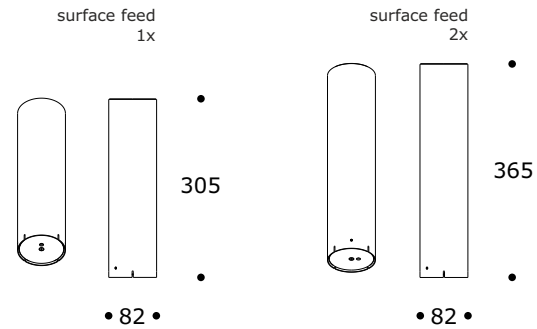

.01 .02 LELO accessories

reference	wattage	reference	wattage
42144.XX	1x60W	42148.XX	1x100W
42144DD.XX	1x60W DALI	42144DD.XX	1x100W DALI
42146.XX	2x60W	42150.XX	2x100W
42146DD.XX	2x60W DALI	42146DD.XX	2x100W DALI