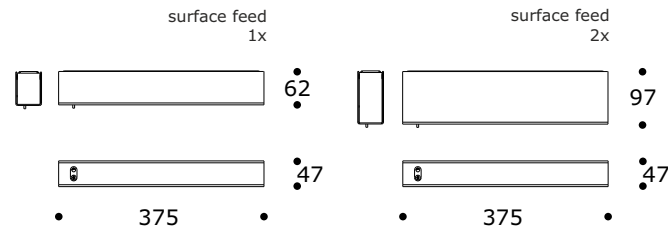

DATASHEET / surface

LELO

- LELO base
- LELO ceiling fix
- LELO suspension
- LELO accessories

color legend

.01 white	.01 white ex / black in
.02 black	.02 black ex / black in
.04 anodised	.05 white ex / alu in
.05 alu	.11 white ex / white in
.06 graphite	.15 alu ex / alu in
.07 corten	
.10 stainless steel	

.01 .02 LELO accessories

reference	wattage	reference	wattage
42144.XX	1x60W	42148.XX	1x100W
42144DD.XX	1x60W DALI	42144DD.XX	1x100W DALI
42146.XX	2x60W	42150.XX	2x100W
42146DD.XX	2x60W DALI	42146DD.XX	2x100W DALI

reference	wattage	reference	wattage
42152.XX	1x100W	42154.XX	2x100W
421152DD.XX	1x100W DALI	42154DD.XX	2x100W DALI

reference	42165.XX

example

example