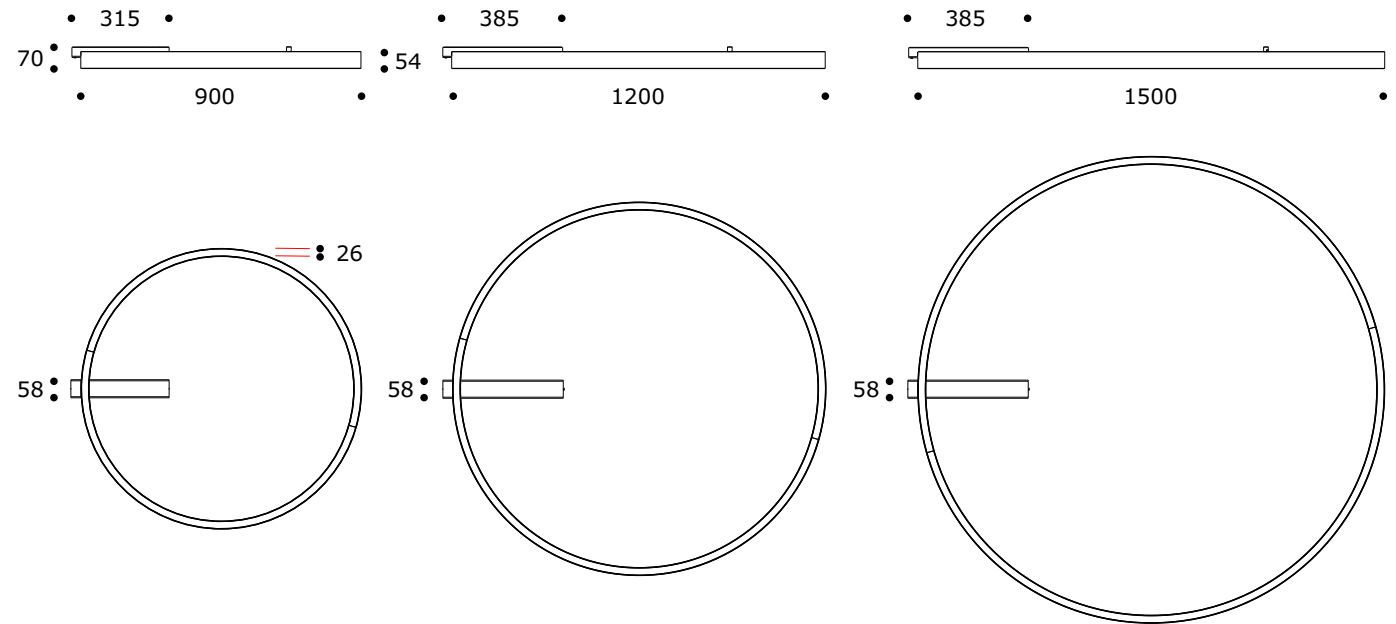

DATASHEET / surface

LELO

LELO base
LELO ceiling fix
LELO suspension
LELO accessories

color legend

.01 white	.01 white ex / black in
.02 black	.02 black ex / black in
.04 anodised	.05 white ex / alu in
.05 alu	.11 white ex / white in
.06 graphite	.15 alu ex / alu in
.07 corten	
.10 stainless steel	

.01 **.02** LELO base

LELO surface base

reference	42110HW/WW/W	42111HW/WW/W	42112HW/WW/W
reference DALI	42110DDHW/WW/W	42111DDHW/WW/W	42112DDHW/WW/W
wattage	58W	70W	92W
voltage	230V	230V	230V
Lm	6900 Lm	8400 Lm	11200 Lm
K	2700K/3000K/4000K	2700K/3000K/4000K	2700K/3000K/4000K
CRI	95+	95+	95+