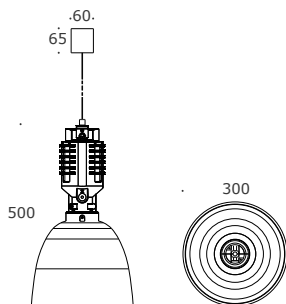

KAMBANA

Suspended light fitting for indoor use with industrial looks. Traditional E27 socket for easy choice of LED retrofits.

2400		reference	4090
IP20		wattage	25 W max
230V		lamp	led retrofit E27

	Suspension set 1.5 m	Suspension set 4 m
reference	40900	40901