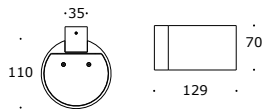

FILI

Round wall fixture with soft direct/indirect light.

Non-dimmable driver

570		reference	2550WW
IP20		wattage	2x3 W
230V		lamp	3000K