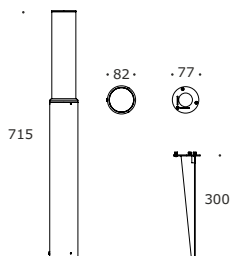

FAR

A cylindrical bollard for the illumination of outdoor areas like pathways and gardens. Can be fixed with bolts directly to concrete or with an additional ground anchor.

	reference	30021WW/W
230V	led wattage	6W
IP65	lamp	

GROUND ANCHOR

reference	30022
-----------	-------