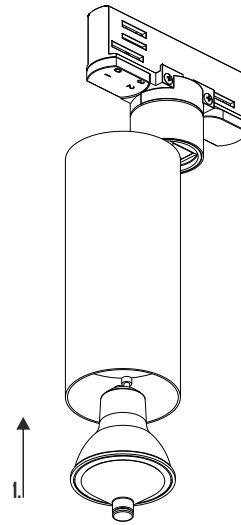

POINTER TRACK

POINTER TRACK

4601.XX

POINTER TRACK

1. INSTALL THE BULB.
2. FIX THE ADAPTER TO THE TRACK.

DEKKO

12-16 DRAGAN TSANKOV BLVD
1164 SOFIA,
BULGARIA

T +359 (0)2 8168116
F +359 (0)2 8168118